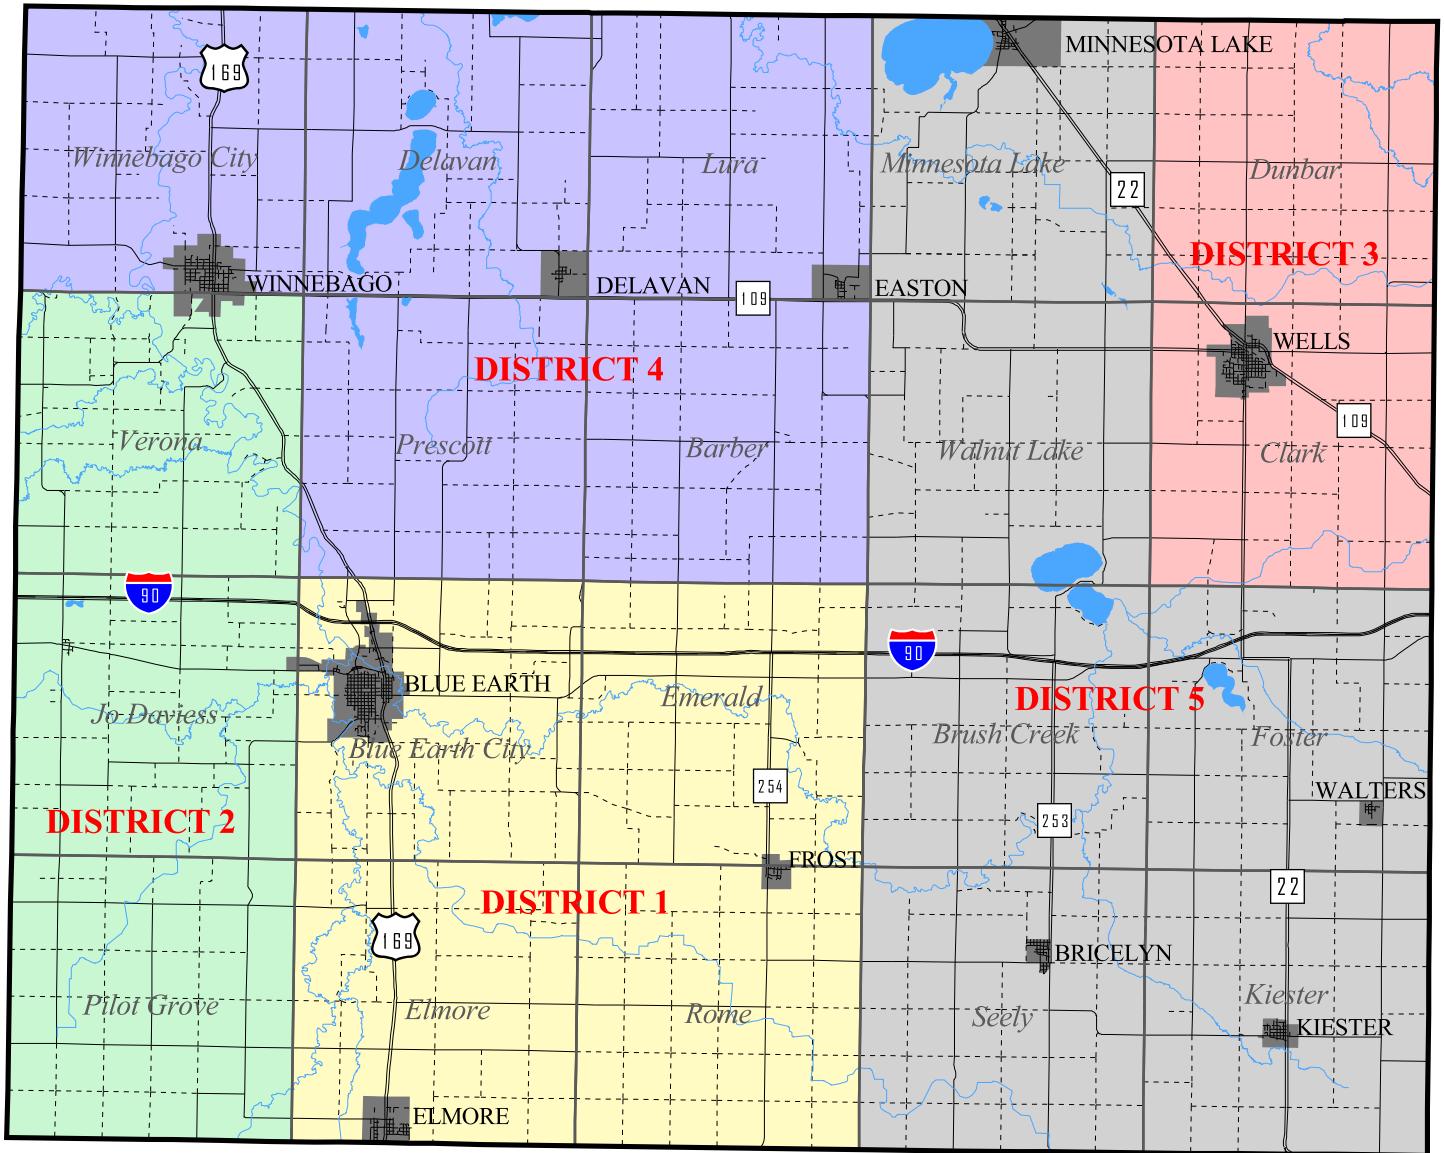

# FARIBAULT COUNTY, MINNESOTA COUNTY COMMISSIONER DISTRICTS

INDEX MAP  
STATE OF MINNESOTA

Prepared for: Faribault County SWCD Website

Prepared by: Faribault County Soil and Water  
Conservation District

Date: January, 2009

Map Resources:

- County Line - MSU Water Resources Center
- Township Line - MSU Water Resources Center
- City - MSU Water Resources Center
- Roads - MSU Water Resources Center
- Lakes - MSU Water Resources Center
- Streams - MSU Water Resources Center
- Commissioner Districts - Faribault SWCD

The map was composed using ArcView 3.3

- County Line
- Township Line
- City
- County Highway
- Interstate Highway
- Other
- State Highway
- Lake
- Major Stream
- District 1 Blue Earth, Elmore, Emerald, Rome
- District 2 Jo Daviess, Pilot Grove, Verona
- District 3 Clark, Dunbar
- District 4 Barber, Delavan, Lura, Prescott, Winnebago
- District 5 Brush Creek, Foster, Kiester, Minnesota Lake, Seely, Walnut Lake