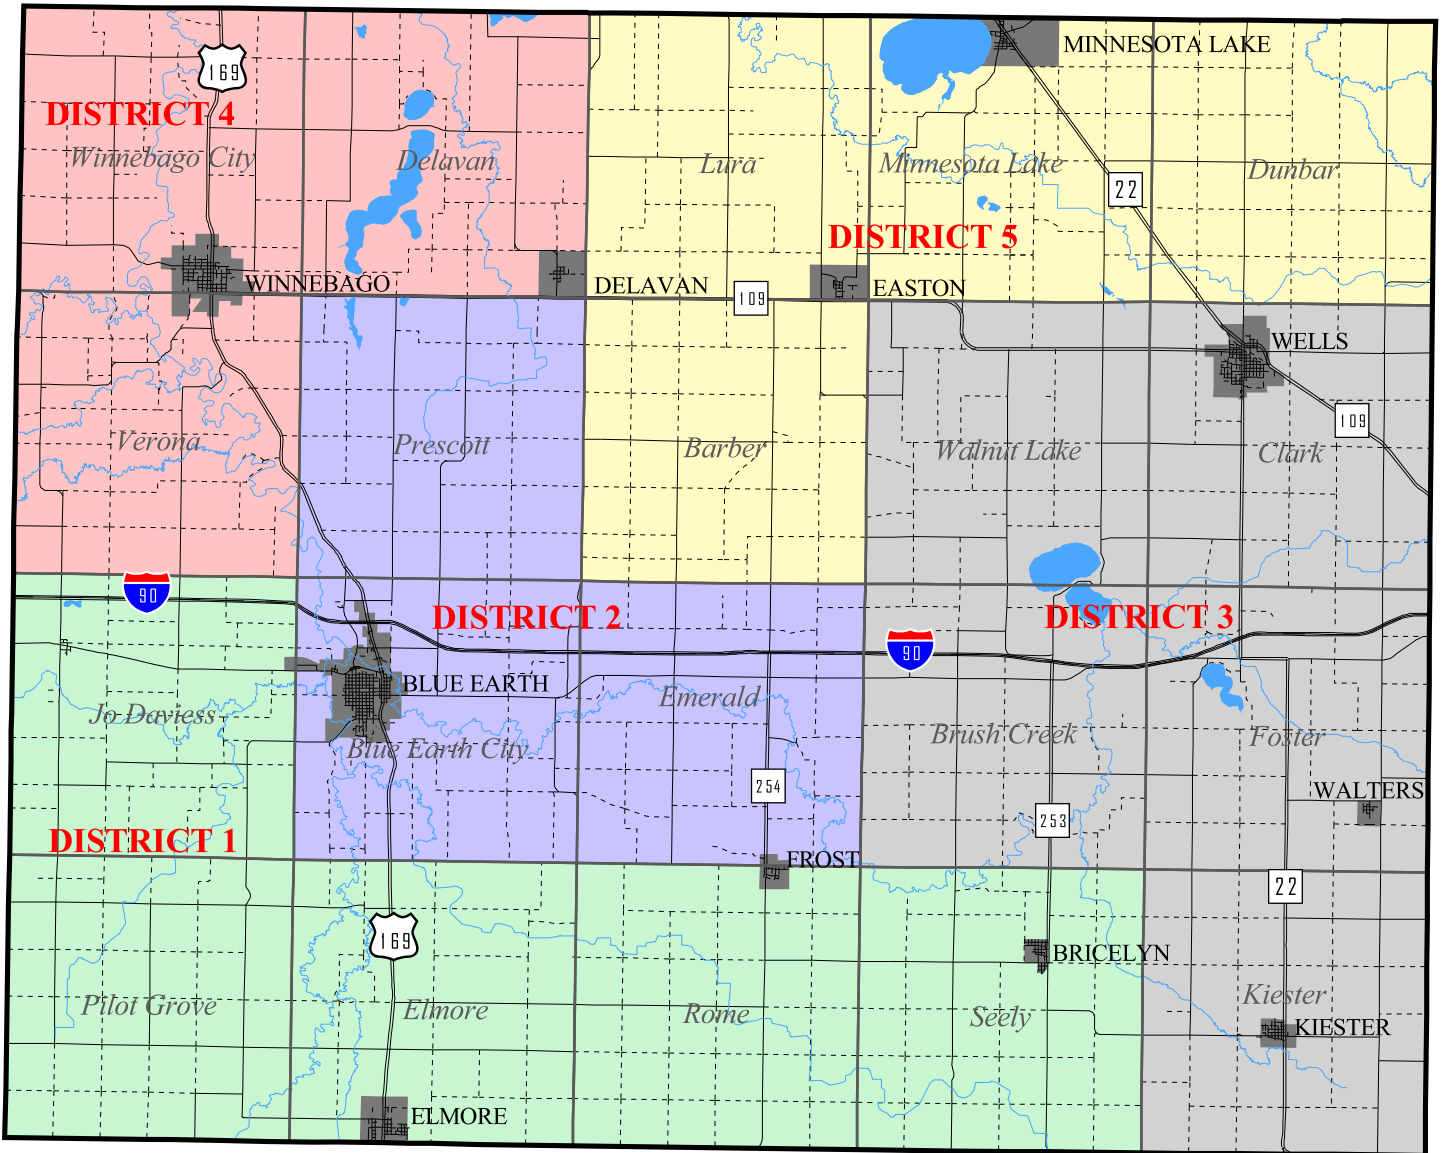

# FARIBAULT COUNTY, MINNESOTA SWCD SUPERVISOR DISTRICTS

INDEX MAP  
STATE OF MINNESOTA

Prepared for: Faribault County SWCD Website

Prepared by: Faribault County Soil and Water Conservation District

Date: January, 2009

Map Resources:

- County Line - MSU Water Resources Center
- Township Line - MSU Water Resources Center
- City - MSU Water Resources Center
- Roads - MSU Water Resources Center
- Lakes - MSU Water Resources Center
- Streams - MSU Water Resources Center
- Supervisor Districts - Faribault SWCD

The map was composed using ArcView 3.3

- County Line
- Township Line
- City
- County Highway
- Interstate Highway
- Other
- State Highway
- Lake
- Major Stream
- District 1     Elmore, Jo Daviess, Pilot Grove, Rome, Seely
- District 2     Blue Earth, Emerald, Prescott
- District 3     Brush Creek, Clark, Foster, Kiester, Walnut Lake
- District 4     Delavan, Verona, Winnebago
- District 5     Barber, Dunbar, Lura, MN Lake