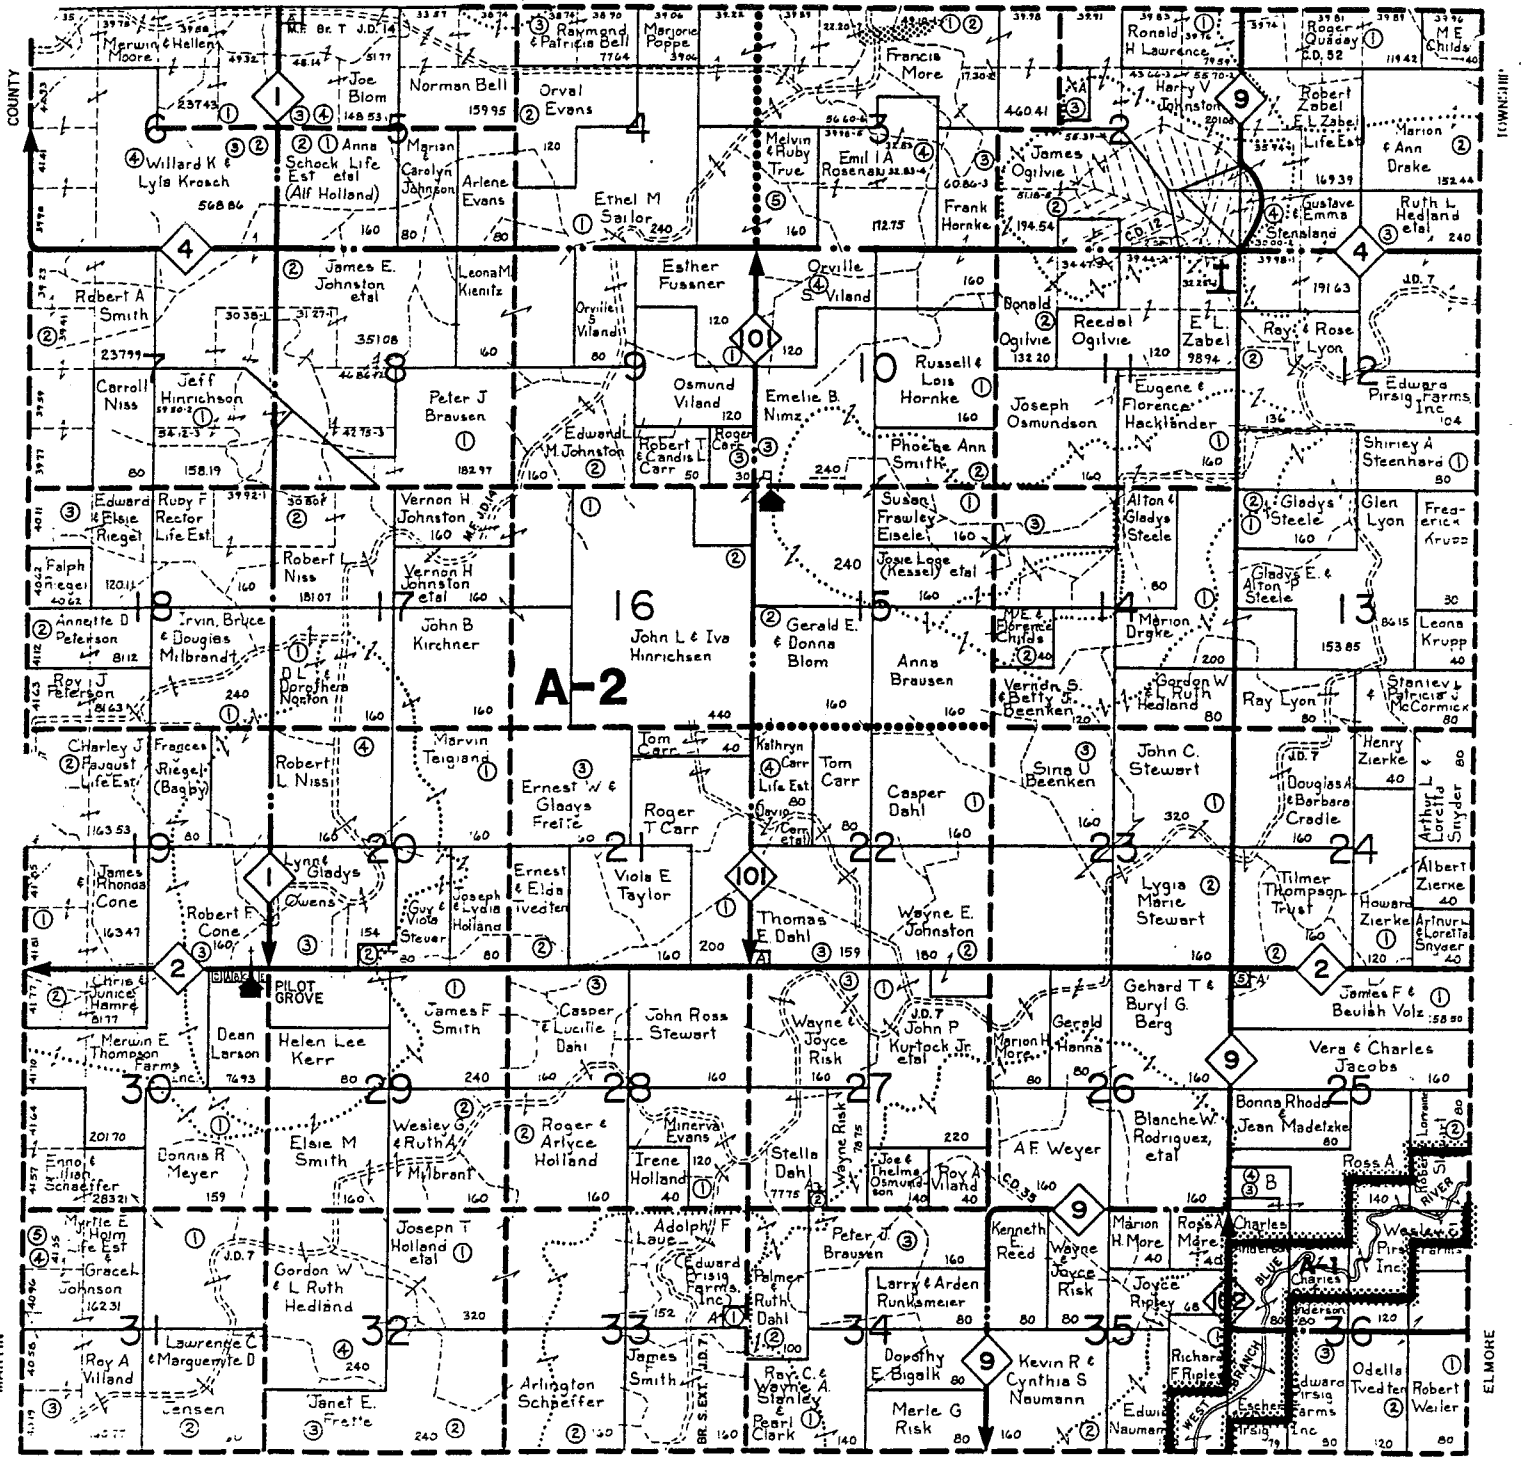

MAP OF PILOT GROVE

TOWNSHIP: 101 N.

RANGE: 28 W.

CODE: PG

JO DAVIESS

TOWNSHIP

OF SMALL TRACT OWNERS
 See Lot Names
 Acres
 120
 132

IOWA